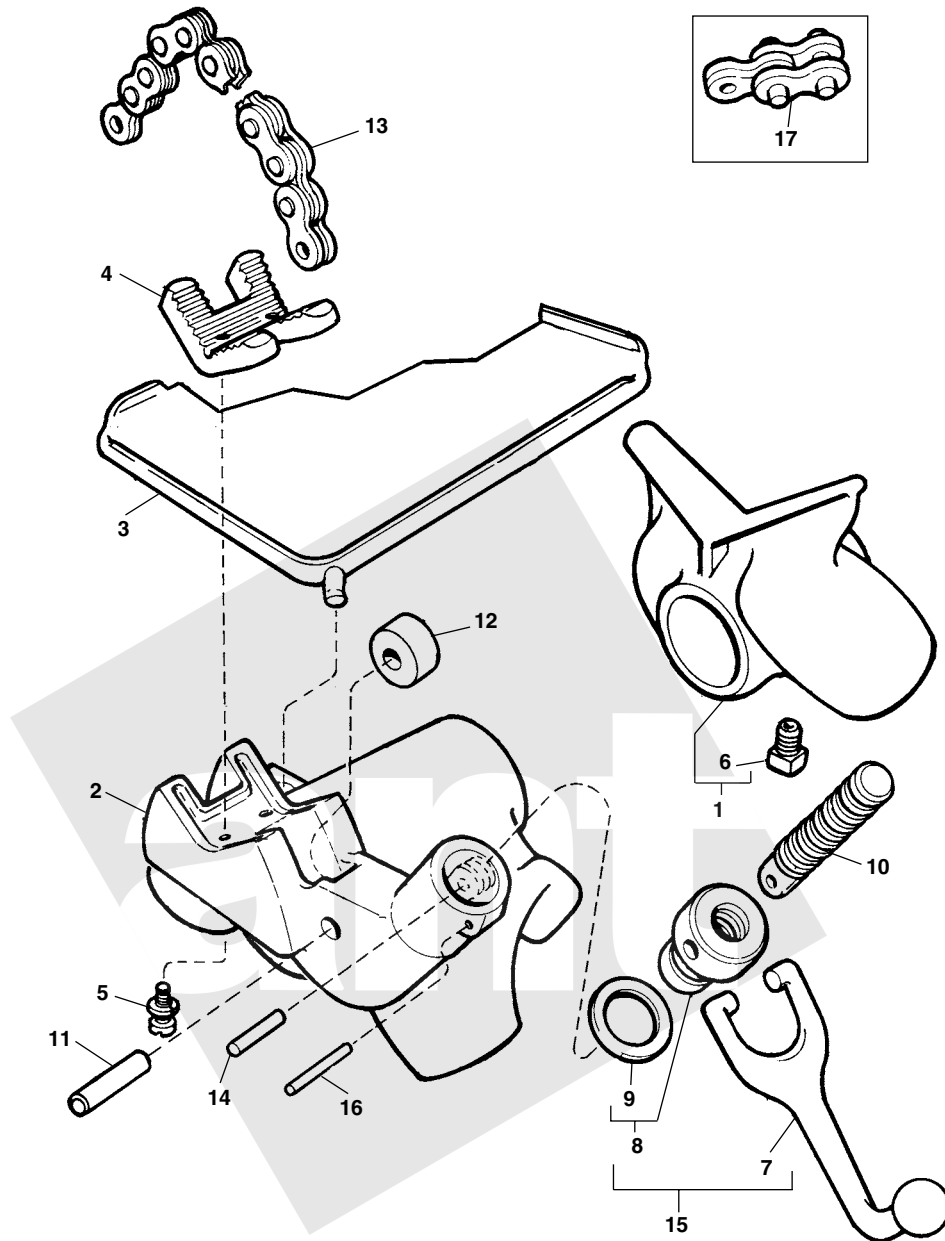

Capacity: 1/8", through 5"

**NOTE: Order parts by Catalog Number only.
DO NOT order by Reference Number.**

Ref. No.	Catalog No.	Description	Ref. No.	Catalog No.	Description
—	40165	560 Stand Chain Vice	9	41025	Friction Ring
1	40850	Rear Support with Set Screw	10	41065	Chain Screw
2	41165	Base	11	41035	Roll Pin
3	40845	Tool Tray	12	40990	Roll
4	41020	Jaw	13	41075	Chain Assembly
	41280	Jaw for Plastic Pipe	14	41040	Chain Screw Pin
	40222	Jaw for Coated Pipe	15	41050	Handle, Swivel Nut & Friction Ring Assembly
5	40785	Jaw Screw & Washer (2)	16	31650	Nut Locking Pin
6	40855	Set Screw	17	68625	Link
7	41015	Handle			
8	41060	Swivel Nut with Friction Ring			