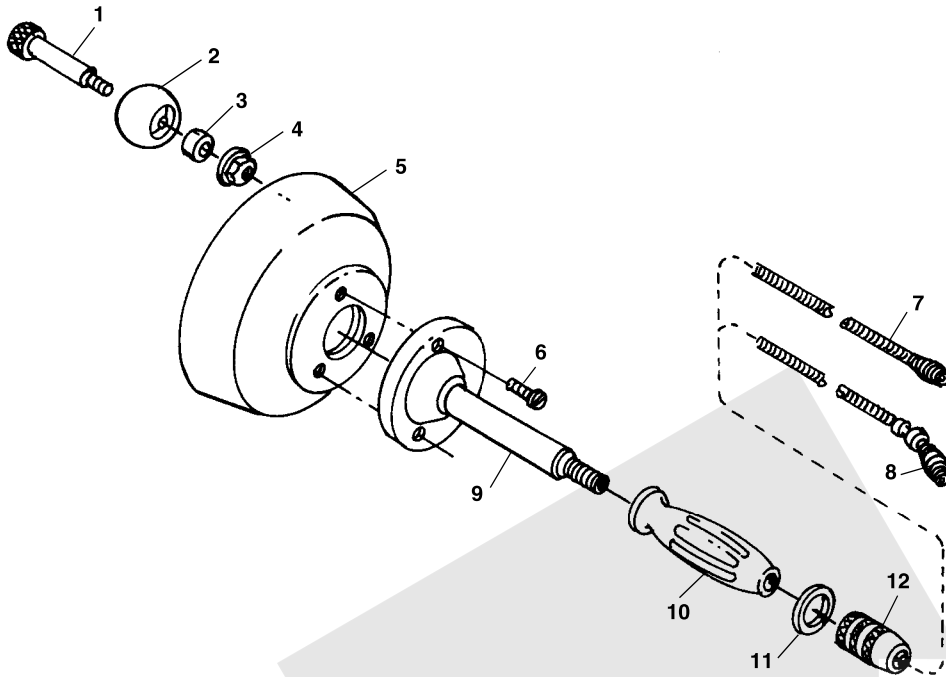

K-25 Hand Spinner

**NOTE: Order parts by Catalog Number only.
DO NOT order by Reference Number.**

Ref. No.	Catalog No.	Description
—	58890	K-25 - BP w/C-1-IC
—	58895	K-25 - DH w/C-2-IC
1	50632	Shoulder Screw
2	61745	Knob
3	50642	Spacer
4	27517	Lock Nut
5	50637	Cable Container Assembly (Includes Ref. 1,2,3,4,6)
6	61540	Screw
7	56782	C-1 - IC
8	56787	C-2 - IC
9	60735	Guide Tube & Flange
10	76765	Handle Grip
11	60725	Retaining Ring
12	60720	Chuck

K-26 Hand Spinner

Ref. No.	Catalog No.	Description
—	59812	K-26 Hand Spinner
1	62225	C-1
2	60777	Chuck Assembly
3	42580	Retaining Ring (2)
4	60782	Guide Tube Handle Assembly
5	84460	Thrust Washer
6	80205	Thrust Washer
7	27517	Lock Nut
8	60787	Cable Container
9	60060	Washer
10	60792	Knob
11	60797	3/8" x 1 3/4" Shoulder Bolt
12	61447	5/8" - 18 Hex Jam Nut