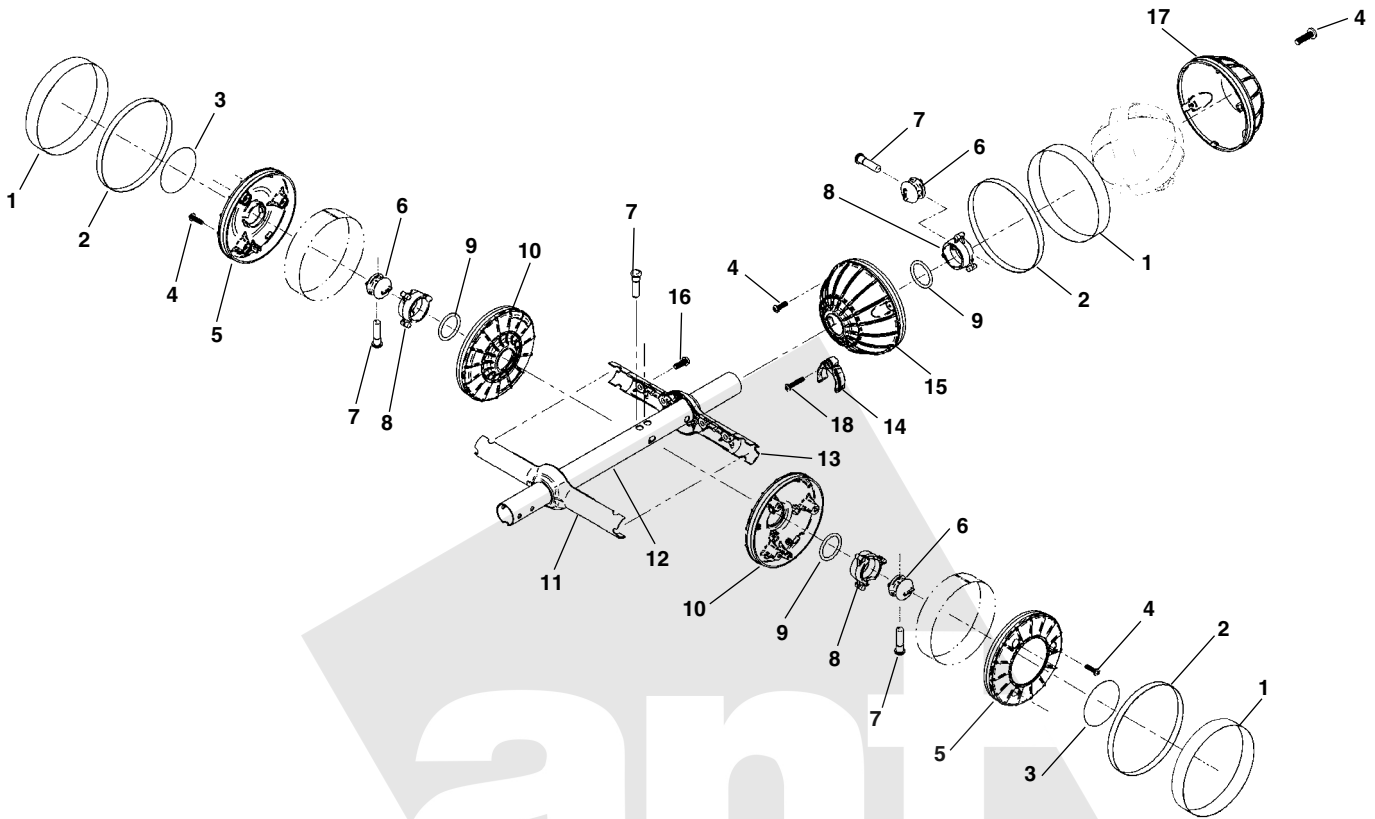

**NOTE: Order parts by Catalog Number only.
DO NOT order by Reference Number.**

Ref. No.	Catalog No.	Description
1	24313	Antenna Ball Label (SR-20)
	34858	Antenna Ball Label (Scout)
2	24363	Double Sided Tape Roll
3	24478	Side Antenna Label (SR-20)
4	24413	Screw #6 x 1/2"
5	24343	Gradient Antenna Shell (Outer) (SR-20)
6	23613	Seal
7	24373	Rivet
8	24318	Antenna Pin Ring
9	24358	O-Ring
10	24348	Gradient Antenna Shell (Inner) (SR-20)
11	24353	Top Tube Bracket (SR-20)
12	24308	Bottom Tube
13	24338	Bottom Tube Bracket (SR-20)
14	24333	Tube Lock
15	24328	Top Antenna Shell
16	24403	Screw #8 x 1/2"
17	24323	Bottom Antenna Shell
18	24368	Screw #6 x 3/4"
Item Not Shown		
	34863	Peg Chip Holder

NOTE: Parts Are Identical Between SR-20 & Scout Locators Unless Specifically Noted.