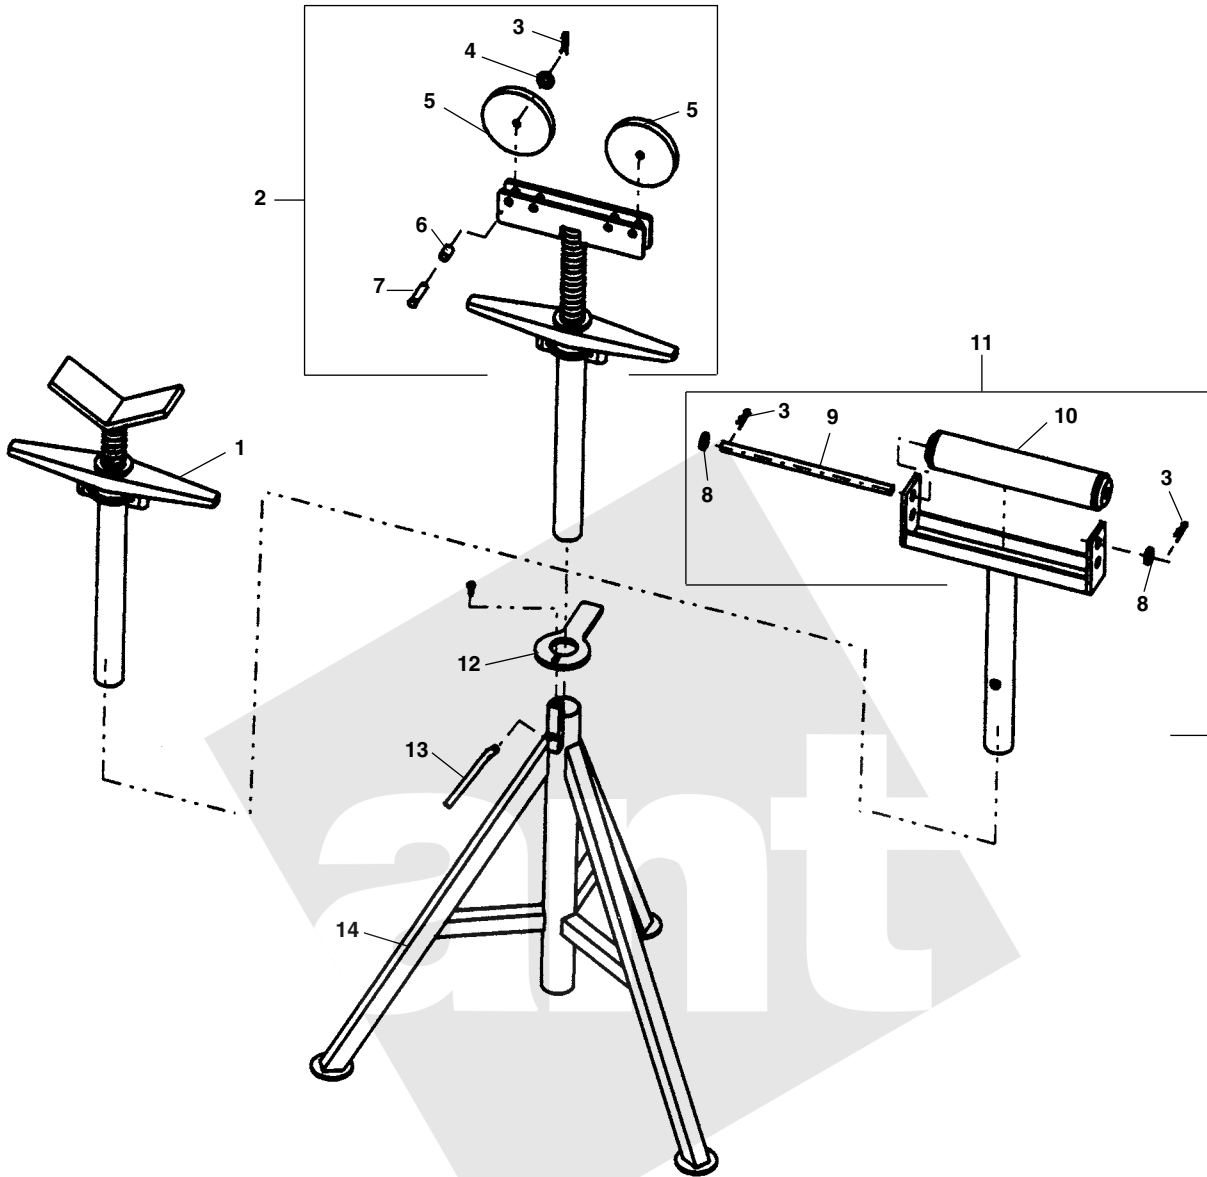

**CJ-98**  
**CJ-99**  
**RJ-98**  
**RJ-99**  
**VJ-98**  
**VJ-99**

**NOTE: Order parts by Catalog Number Only.  
 DO NOT order by Reference Number.**

Ref. No.	Catalog No.	Description	Ref. No.	Catalog No.	Description
	56657	VJ-98 Low "V" Stand	6	66602	Sleeve (2)
	56662	VJ-99 High "V" Stand	7	66597	Clevis Pin (2)
	56667	RJ-98 Low Roller Stand	8	60847	Washer (2)
	56672	RJ-99 High Roller Stand	9	66607	Roller Pin (CJ)
	56677	CJ-98 Low Conveyor Stand	10	59432	Roller (CJ)
	56682	CJ-99 High Conveyor Stand	11	59427	CJ-98 Head Assy. (Low)
1	59417	VJ-98 Head Assy. (Low)		59492	CJ-99 Head Assy. (High)
	59482	VJ-99 Head Assy. (High)			(Incl. Ref. No. 3, 8-10)
2	59422	RJ-98 Head Assy. (Low)	12	59442	Locking Ring
	59487	RJ-99 Head Assy. (High)	13	15832	Hand Screw
		(Incl. Ref. No. 3-7)	14	59447	Base 98 (Low)
3	66592	Hair Pin (2)		59452	Base 99 (High)
4	59970	Washer (2)			
5	59437	Roller (RJ)			