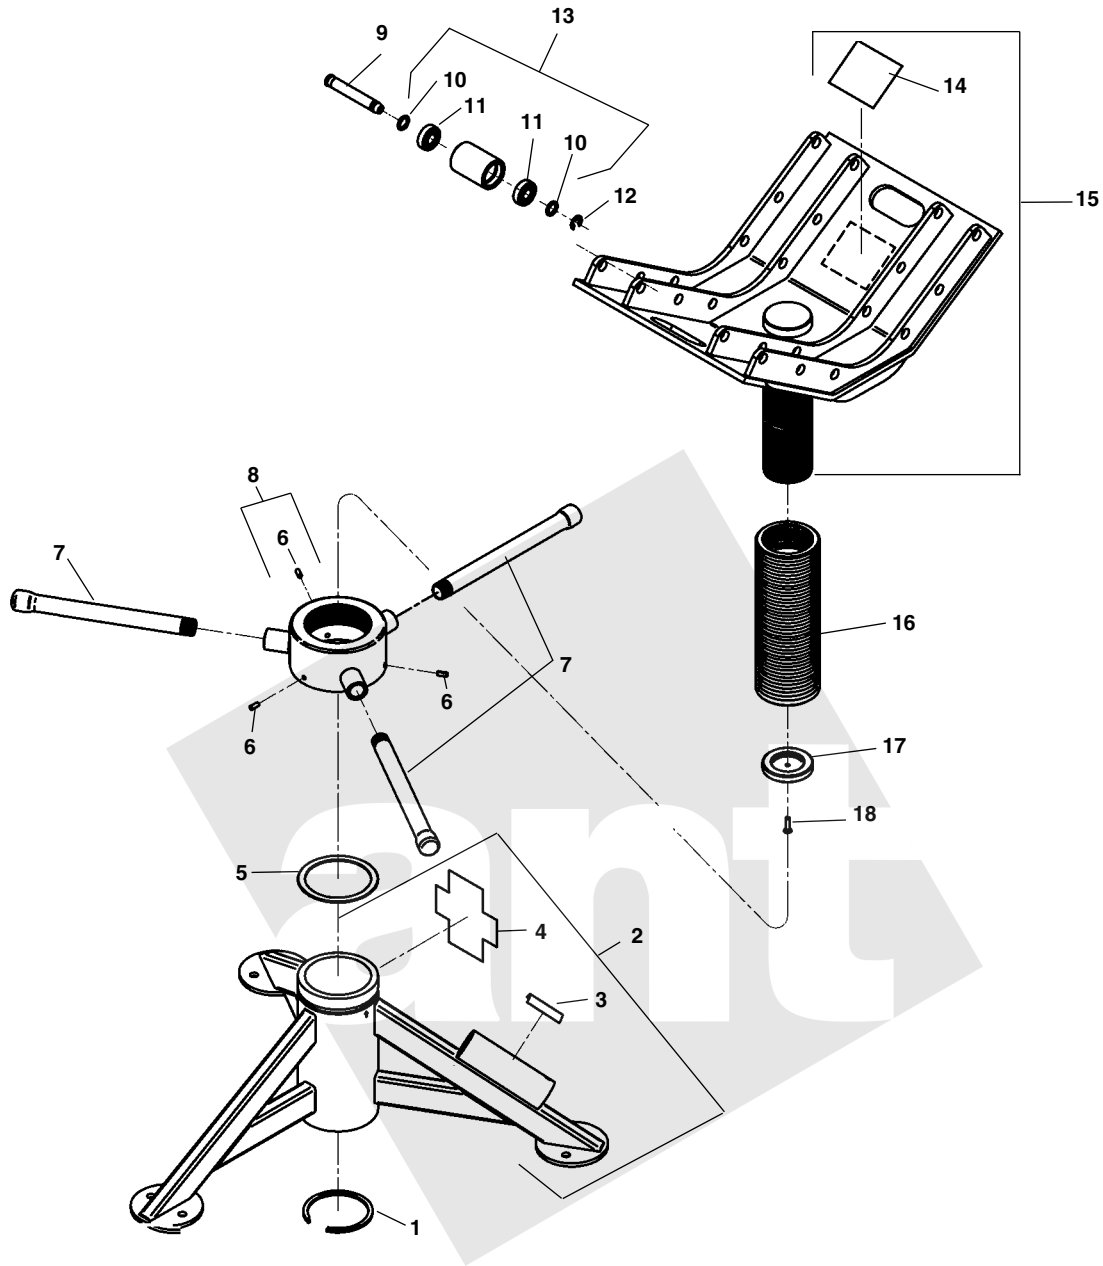

RJ-624

**NOTE: Order parts by Catalog Number only.  
DO NOT order by Reference Number.**

Ref. No.	Catalog No.	Description	Ref. No.	Catalog No.	Description
—	96372	RJ-624 Pipe Stand	10	10648	Spacer
1	10643	Internal Retaining Ring	11	44565	Roller Ball Bearing
2	10638	Base (Inc. Ref. 3, 4)	12	42580	External Retaining Ring
3	10678	Label, Caution Label	13	50837	Roller (Inc. Ref. 10,11)
4	10868	Decal, Stand	14	10683	Warning Label
5	10633	Height Adjustment Bushing,	15	10653	Cradle
6	10623	Roll Pin	16	10658	Outer Telescopic Screw
7	10628	Height Adjustment Handle	17	10663	Inner Telescopic Cap
8	10618	Height Adjustment Nut	18	10668	Flat Hex Hd Screw
9	54887	Roller Pin (Inc. Ref. 12)			