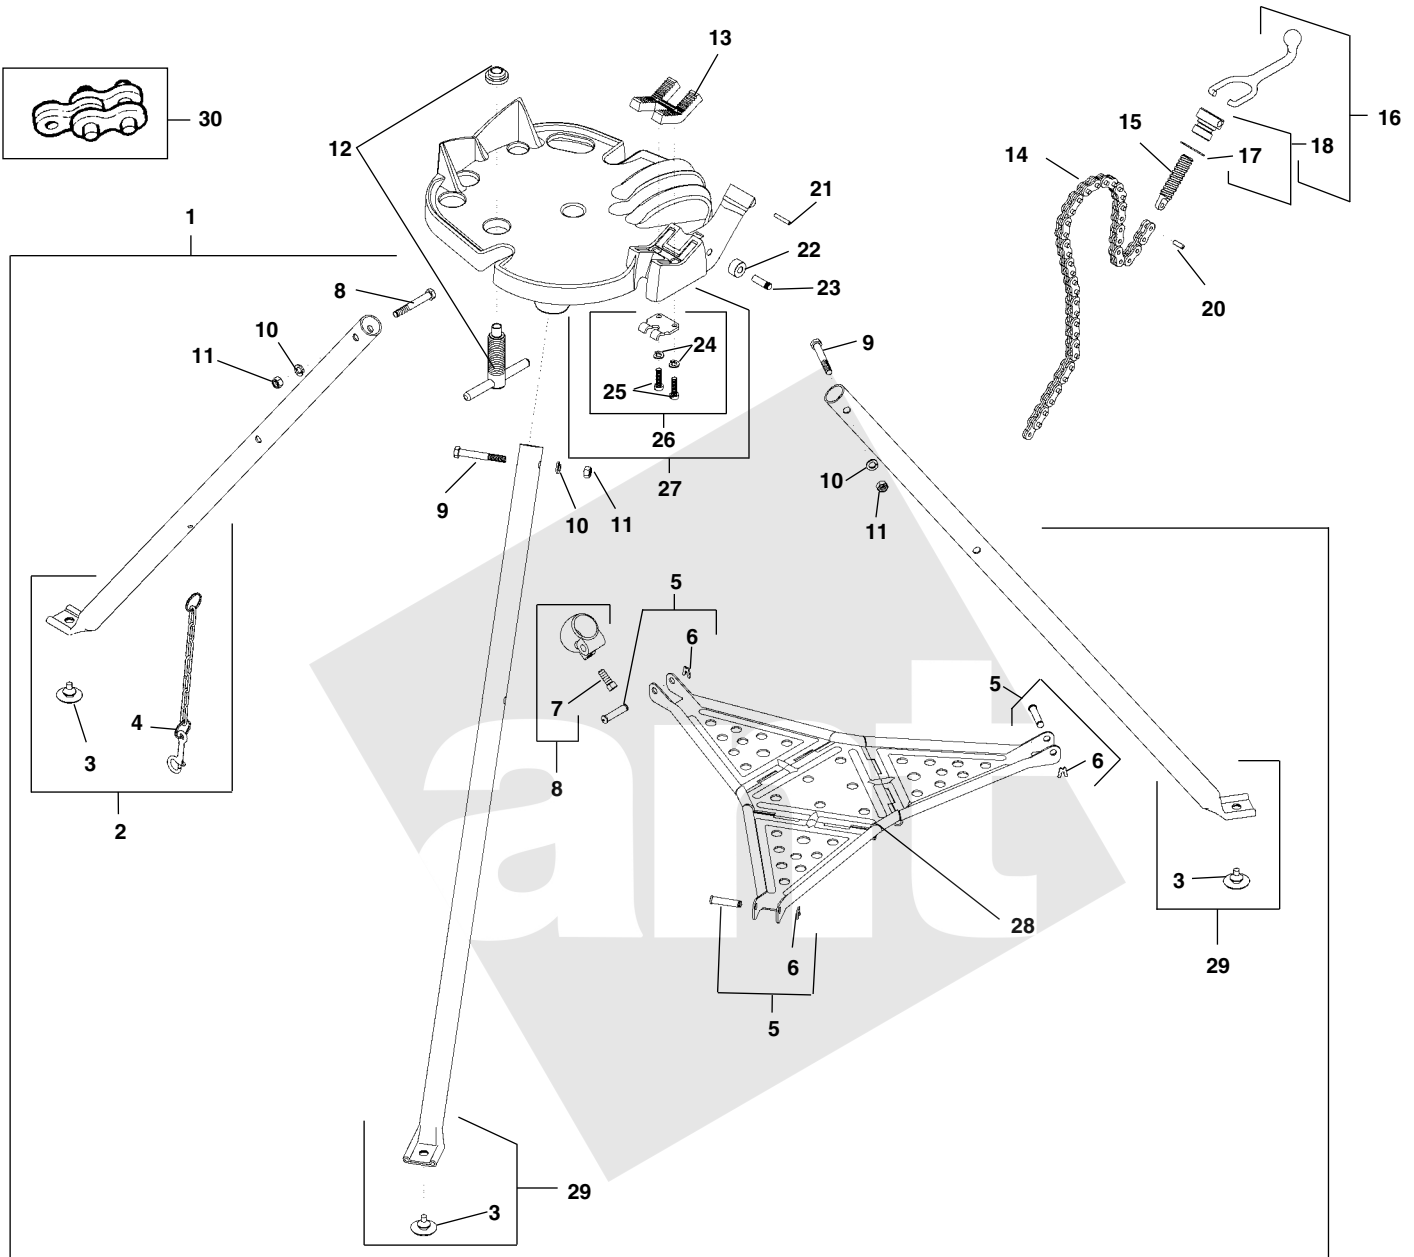

Capacity: 1/8", through 6"

**NOTE: Order parts by Catalog Number only.
DO NOT order by Reference Number.**

Ref. No.	Catalog No.	Description	Ref. No.	Catalog No.	Description	Ref. No.	Catalog No.	Description
—	72037	460 Tristand	11	44225	Nut 3/8" - 16 (3)	21	31650	Nut Locking Pin
—	72042	460E Tristand Export	12	72102	Jack Screw Assembly	22	40990	Roll
1	40915	Leg & Tray Assembly	13	41020	Jaw	23	41035	Roll Pin
2	41250	Rear Leg Assembly		41280	Jaw for Plastic Pipe	24	60080	Washer, 5/16"
3	40940	Grommet (3)		40222	Jaw for Plastic Coated Pipe	25	95397	Screw, 5/16" - 18 x 2"
4	40945	Leg Chain	14	72092	Chain Assembly	26	93537	Wear Plate
5	41265	Tray Pin with "X" Washer (3)	15	41065	Chain Screw	27	72097	Base with Wear Plate and Screws
6	41270	"X" Washer (3)	16	41015	Handle	28	41240	Tool Tray
7	41235	Tray Support with Screw	17	41025	Friction Ring	29	41255	Front Leg Assembly (2)
8	41245	Set Screw	18	41060	Swivel Nut w/Friction Ring	30	68625	Chain Extension Link
9	46675	Hex Bolt 3/8" - 16 x 2 3/4" (3)	19	41050	Handle Assembly			
10	40930	Lock Washer 3/8" (3)	20	41040	Chain Screw Pin			